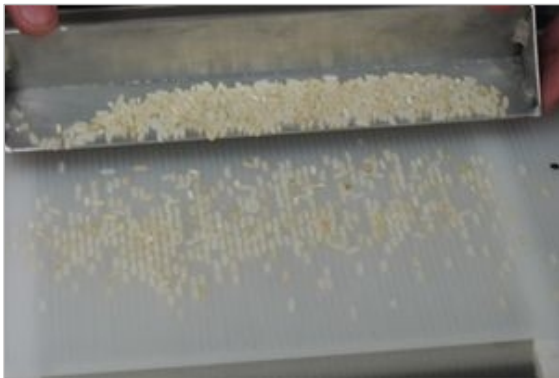

# OPTO-Agrimetric

Station for Seed Characterisation by high resolution image processing

The **OPTO-Agrimetric** is dedicated to the **characterization of seeds**, including the following analysis :

- 1) **Morphometric measures** on each grain of the sample
- 2) **Classification of the grains** based on a recipe created with the classification software.
- 3) **Fast Thousand Seed Weight**

Following species are already available on the current version:

- durum wheat
- corn
- rice paddy (round & long)
- sorgho

Other species can be of course analyzed on the system, subject to adjustments.

2 configurations are available:

## Principles of functioning:

The grains are placed easily on a (patented) corrugated plate. For example it is possible to lay up to 30 g of wheat. For measuring big quantities it is necessary to split the batch into smaller samples. Measurements of each sample are automatically saved and merged.

### 1- Morphometric measures

Hundred morphometric descriptors are available and are applied to each grain :

- form parameters: length, width, perimeter, diameter, surface, eccentricity, circularity...etc.
- texture parameters: grey levels, Kurtosis index (of the grey levels histogram)
- colour parameters: RGB R mean, RGB R standard deviation, mean, max, etc...