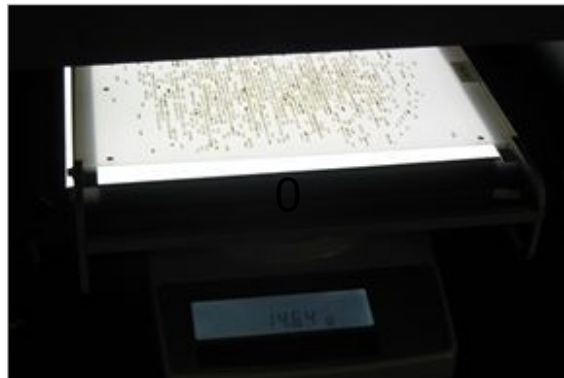

# OPTO-Agrimetric

Station for Seed Characterisation by high resolution image processing

The **OPTO-Agrimetric** is dedicated to the **characterization of seeds**, including the following analysis :

- 1) **Morphometric measures** on each grain of the sample
- 2) **Classification of the grains** based on a recipe created with the classification software.
- 3) **Fast Thousand Seed Weight**

- **OPTO-Agrimetric Standard** for seeds  $\geq 2$  mm
- **OPTO-Agrimetric Micro** seeds  $< 2$  mm

## Principles of functioning:

The grains are placed easily on a (patented) corrugated plate. For example it is possible to lay up to 30 g of wheat. For measuring big quantities it is necessary to split the batch into smaller samples. Measurements of each sample are automatically saved and merged.

### 1- Morphometric measures

Hundred morphometric descriptors are available and are applied to each grain :

- form parameters: length, width, perimeter, diameter, surface, eccentricity, circularity...etc.
- texture parameters: grey levels, Kurtosis index (of the grey levels histogram)
- colour parameters: RGB R mean, RGB R standard deviation, mean, max, etc...